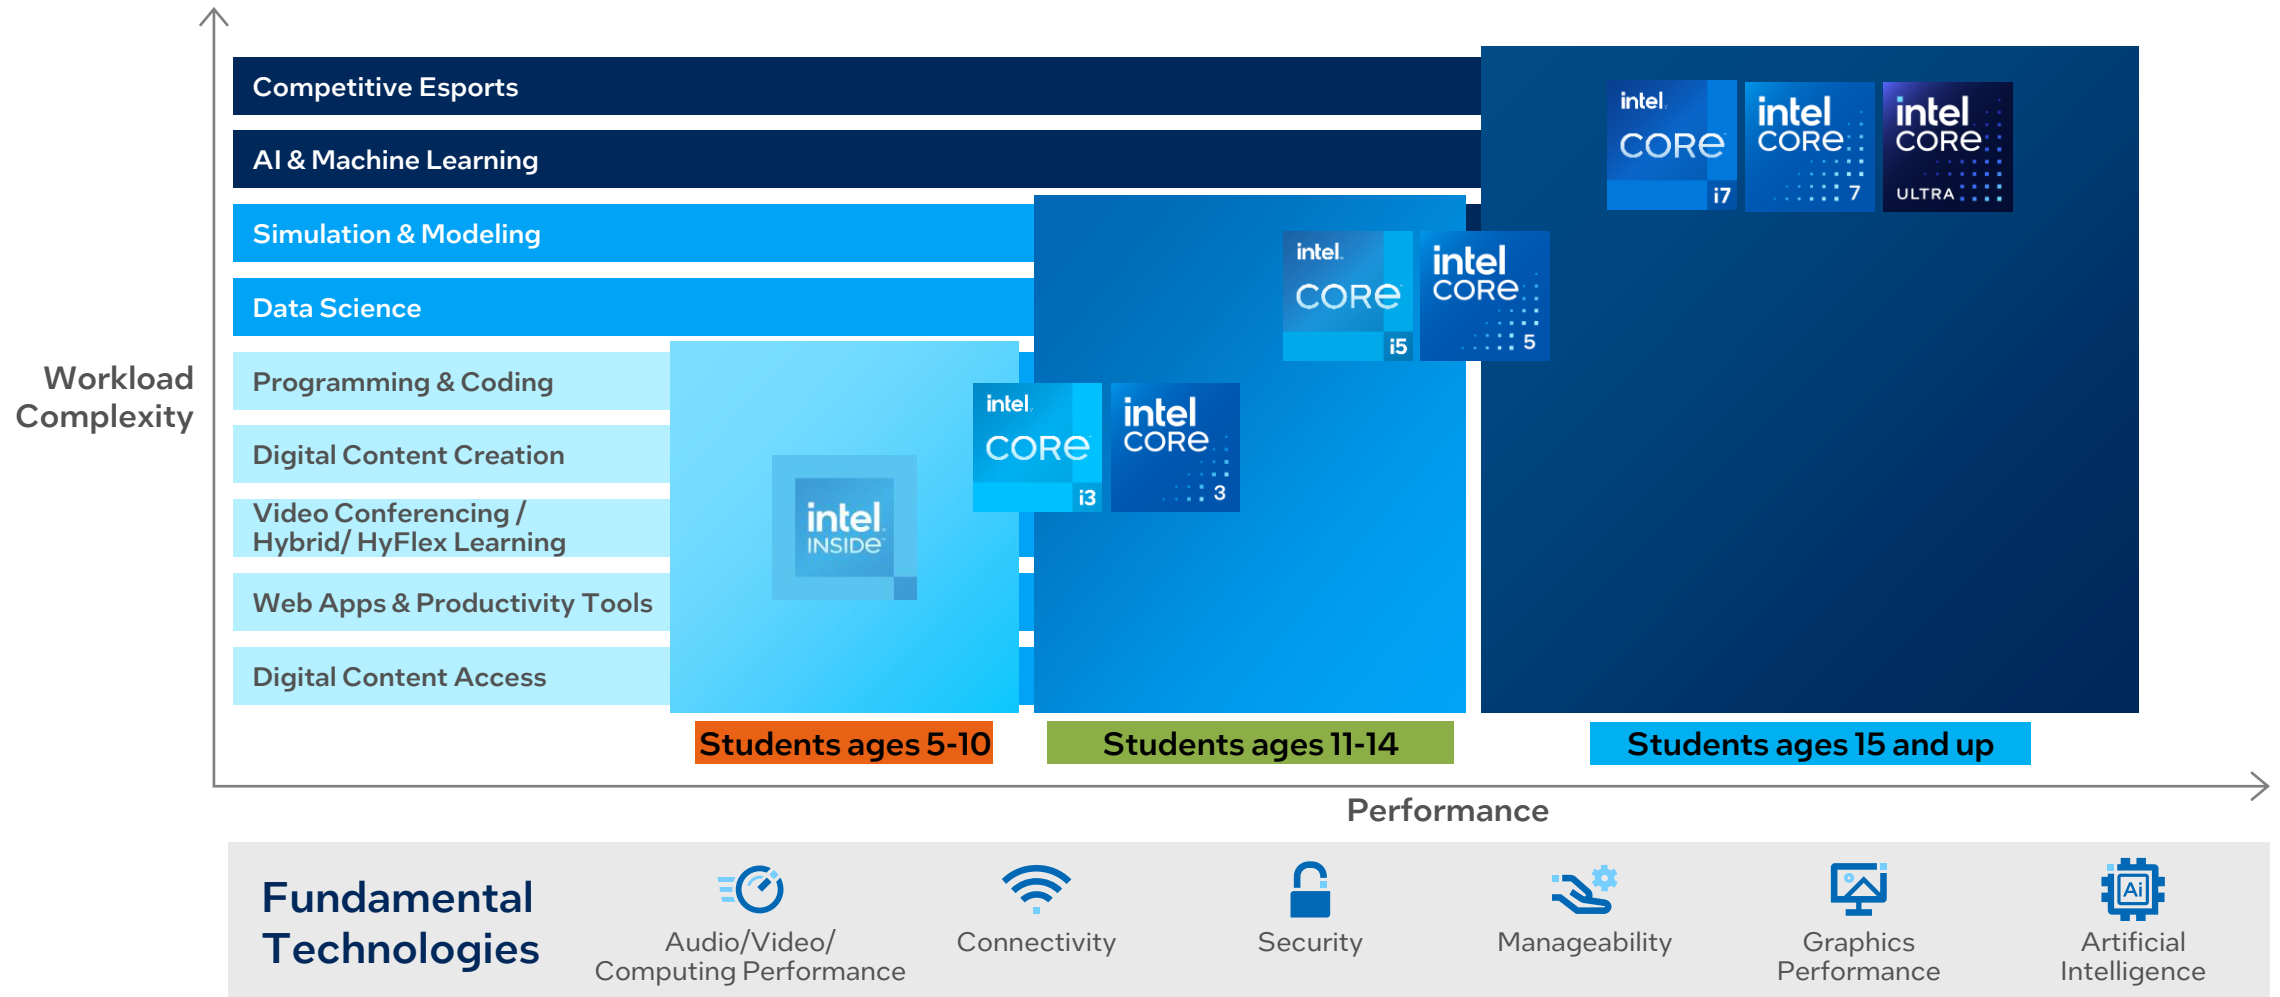

Intel Delivers a Variety of Choices for All Learners

For Intel vPro® for Windows systems only; OEM enabling varies; not available on ChromeOS. Intel® Core™ Ultra processors specifically recommended for Labs and CET environments